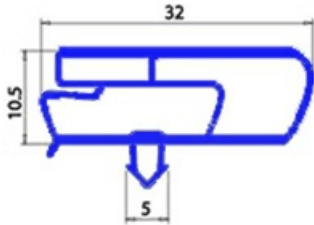

8801105

Date: 22-12-2024

Technical data

SHORT SIDE mm	A=395mm
LONG SIDE mm	B=593mm
PROFILE TYPE	YY4