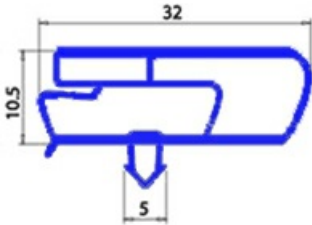

8801105

Date: 22-01-2025

Technical data

SHORT SIDE mm	A=395mm
LONG SIDE mm	B=593mm
PROFILE TYPE	YY4