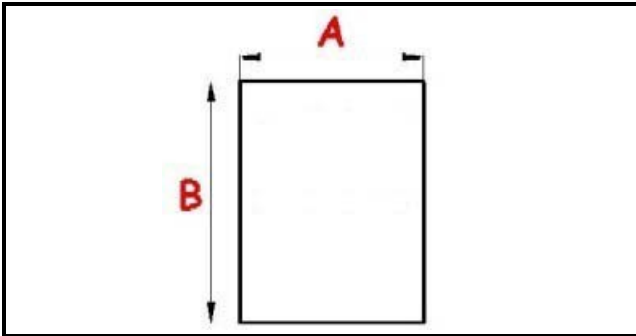

8801105

Date: 22-12-2024

Technical data

SHORT SIDE mm	A=395mm
LONG SIDE mm	B=593mm
PROFILE TYPE	YY4