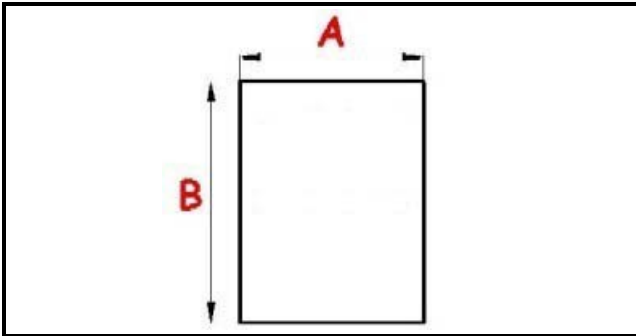

8801105

Date: 22-01-2025

Technical data

SHORT SIDE mm	A=395mm
LONG SIDE mm	B=593mm
PROFILE TYPE	YY4