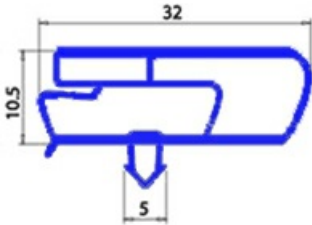

8801105

Date: 23-02-2025

Technical data

SHORT SIDE mm	A=395mm
LONG SIDE mm	B=593mm
PROFILE TYPE	YY4