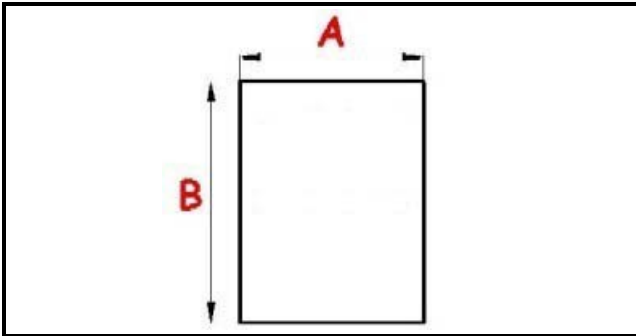

8801105

Date: 23-02-2025

Technical data

SHORT SIDE mm	A=395mm
LONG SIDE mm	B=593mm
PROFILE TYPE	YY4