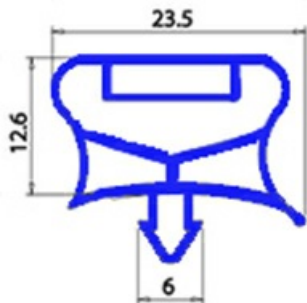

8801268

DOOR GASKET 390X610mm GN

Date: 22-11-2024

ORIGINAL
OSP
SPARE PARTS

Manufacturer code

INOXBIM SRL