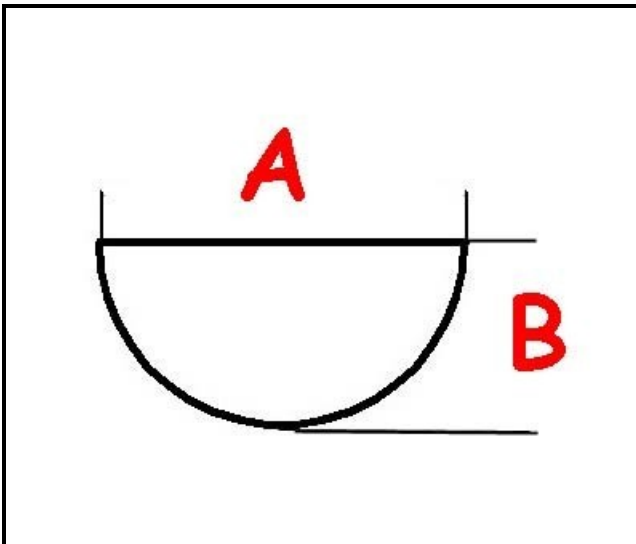

3108010

PROGRAMMER HANDLE IME

Date: 23-11-2024

ORIGINAL
OSP
SPARE PARTS**Technical data**

DEPTH MM	A=6mm
WIDTH MM	B=5mm
EXTERNAL DIAMETER mm	Ø=43mm
HOLE FOR HALF-MOON SHAFT	MEZZALUNA/HALF-MOON

Manufacturer code