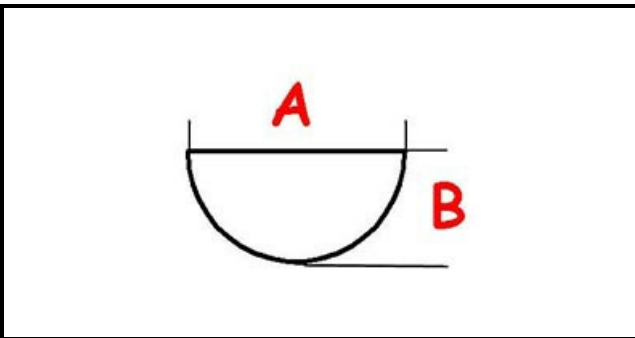

3108024

**KNOB ZANUSSI 048340**

Date: 09-01-2025

ORIGINAL  
**OSP**  
SPARE PARTS**Technical data**

DEPTH MM	A=6mm
WIDTH MM	B=5mm
EXTERNAL DIAMETER mm	Ø=40mm
HOLE FOR HALF-MOON SHAFT	MEZZALUNA/HALF-MOON

**Manufacturer code**