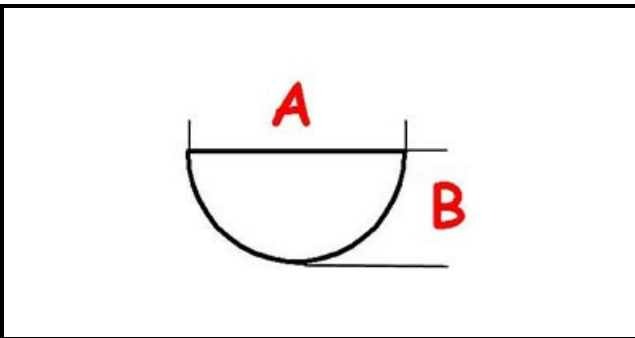

3108024

KNOB ZANUSSI 048340

Date: 21-11-2024

ORIGINAL
OSP
SPARE PARTS**Technical data**

DEPTH MM	A=6mm
WIDTH MM	B=5mm
EXTERNAL DIAMETER mm	Ø=40mm
HOLE FOR HALF-MOON SHAFT	MEZZALUNA/HALF-MOON

Manufacturer code