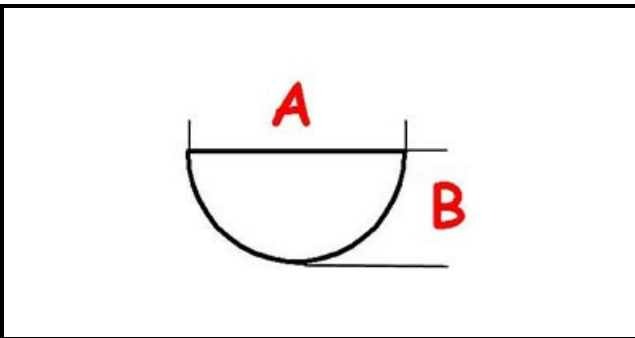

3108024

**KNOB ZANUSSI 048340**

Date: 23-02-2025

ORIGINAL  
**OSP**  
SPARE PARTS**Technical data**

DEPTH MM	A=6mm
WIDTH MM	B=5mm
EXTERNAL DIAMETER mm	Ø=40mm
HOLE FOR HALF-MOON SHAFT	MEZZALUNA/HALF-MOON

**Manufacturer code**