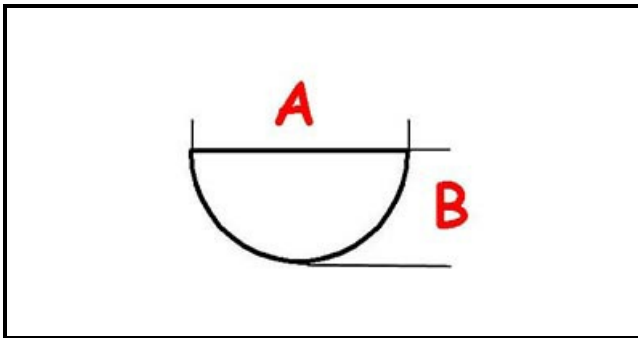

3108033

GAS COCK HANDLE 059244

Date: 10-04-2025

ORIGINAL
OSP
SPARE PARTS

Technical data

DEPTH MM	A=8mm
WIDTH MM	B=6mm
EXTERNAL DIAMETER mm	Ø=70mm
HOLE FOR HALF-MOON SHAFT	MEZZALUNA/HALF-MOON

Manufacturer code