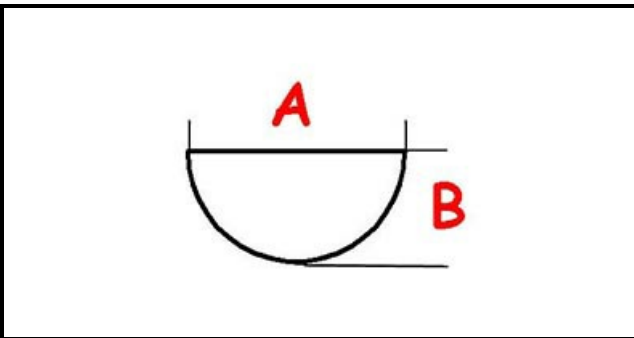

3108048

KNOB GAS TAP 58534

Date: 27-12-2024

ORIGINAL
OSP
SPARE PARTS**Technical data**

DEPTH MM	A=8mm
WIDTH MM	B=6mm
EXTERNAL DIAMETER mm	Ø=70mm
HOLE FOR HALF-MOON SHAFT	MEZZALUNA/HALF-MOON

Manufacturer code