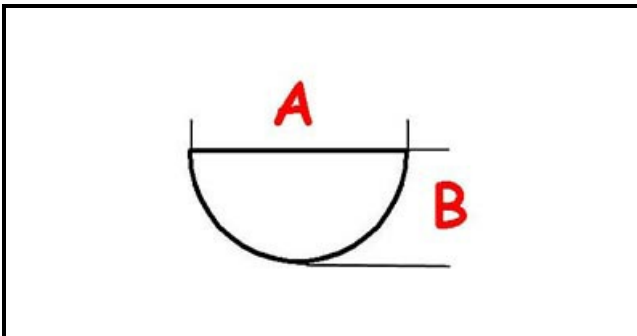

3108048

KNOB GAS TAP 58534

Date: 09-04-2025

ORIGINAL
OSP
SPARE PARTS

Technical data

DEPTH MM	A=8mm
WIDTH MM	B=6mm
EXTERNAL DIAMETER mm	Ø=70mm
HOLE FOR HALF-MOON SHAFT	MEZZALUNA/HALF-MOON

Manufacturer code

ELECTROLUX PROFESSIONAL S.P.A.