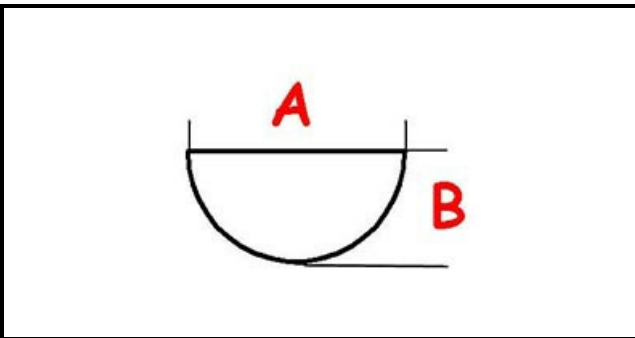

3108048

KNOB GAS TAP 58534

Date: 23-11-2024

ORIGINAL
OSP
SPARE PARTS**Technical data**

DEPTH MM	A=8mm
WIDTH MM	B=6mm
EXTERNAL DIAMETER mm	Ø=70mm
HOLE FOR HALF-MOON SHAFT	MEZZALUNA/HALF-MOON

Manufacturer code