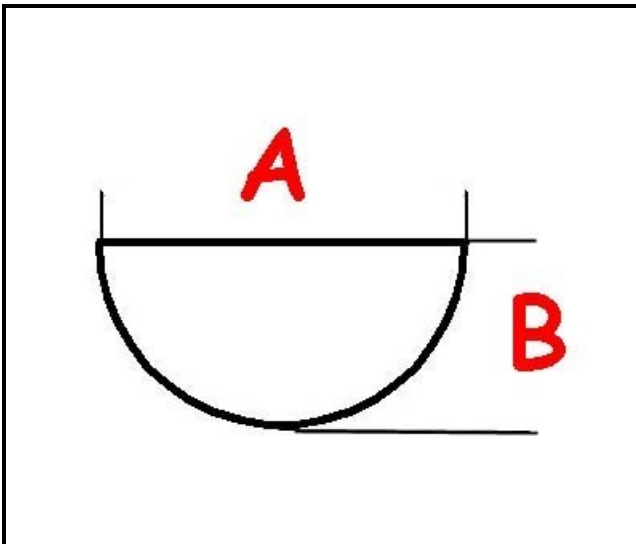

3108051

GAS TAP HANDLE 8/10 MBM

Date: 23-02-2025

ORIGINAL
OSP
SPARE PARTS**Technical data**

DEPTH MM	A=10mm
WIDTH MM	B=8mm
EXTERNAL DIAMETER mm	Ø=75mm
HOLE FOR HALF-MOON SHAFT	MEZZALUNA/HALF-MOON

Manufacturer code