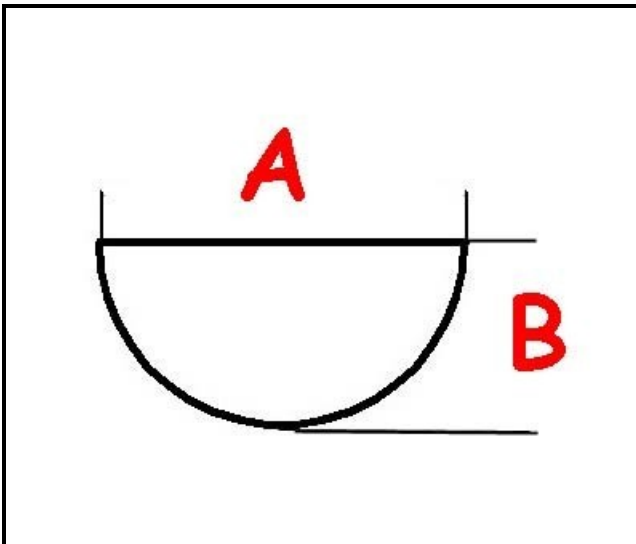

3108051

GAS TAP HANDLE 8/10 MBM

Date: 22-12-2024

ORIGINAL
OSP
SPARE PARTS**Technical data**

DEPTH MM	A=10mm
WIDTH MM	B=8mm
EXTERNAL DIAMETER mm	Ø=75mm
HOLE FOR HALF-MOON SHAFT	MEZZALUNA/HALF-MOON

Manufacturer code