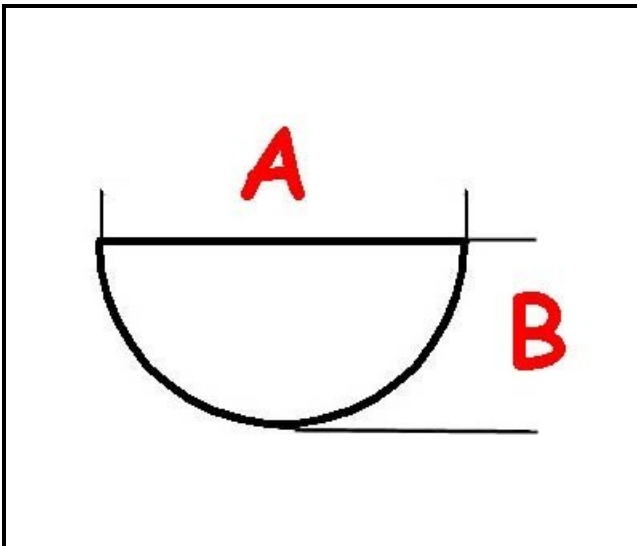

3108051

GAS TAP HANDLE 8/10 MBM

Date: 08-04-2025

ORIGINAL
OSP
SPARE PARTS

Technical data

DEPTH MM	A=10mm
WIDTH MM	B=8mm
EXTERNAL DIAMETER mm	Ø=75mm
HOLE FOR HALF-MOON SHAFT	MEZZALUNA/HALF-MOON

Manufacturer code