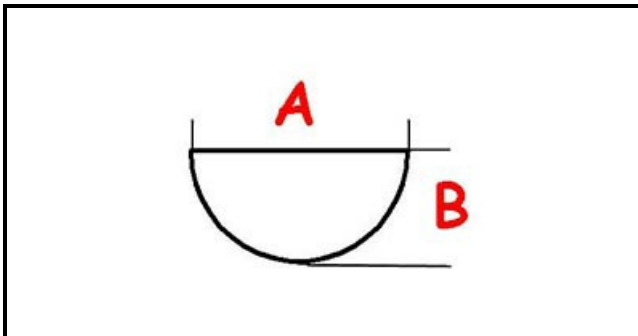

3108060

ADJUSTABLE TIMER KNOB

Date: 07-04-2025

ORIGINAL
OSP
SPARE PARTS

Technical data

DEPTH MM	A=6mm
WIDTH MM	B=5mm
EXTERNAL DIAMETER mm	Ø=42mm
HOLE FOR HALF-MOON SHAFT	MEZZALUNA/HALF-MOON

Manufacturer code