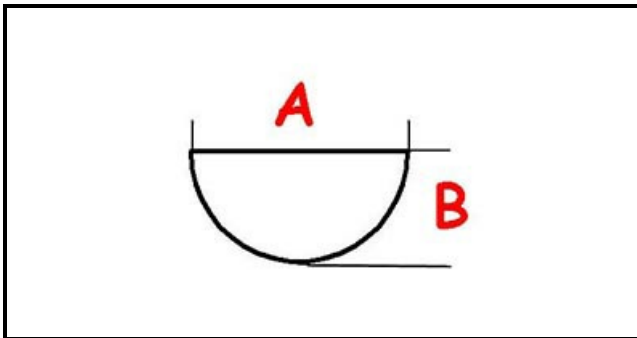

3108060

ADJUSTABLE TIMER KNOB

Date: 15-11-2024

ORIGINAL
OSP
SPARE PARTS**Technical data**

DEPTH MM	A=6mm
WIDTH MM	B=5mm
EXTERNAL DIAMETER mm	Ø=42mm
HOLE FOR HALF-MOON SHAFT	MEZZALUNA/HALF-MOON

Manufacturer code