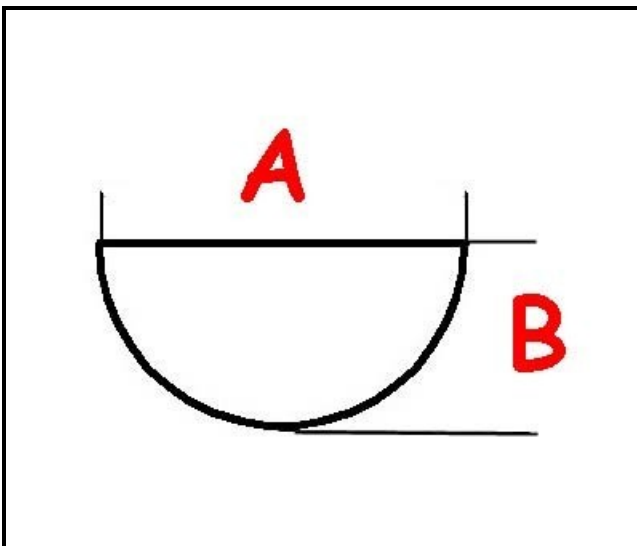

3108076

GAS COCK HANDLE D. 6X5

Date: 08-04-2025

Technical data

DEPTH MM	A=6mm
WIDTH MM	B=5mm
EXTERNAL DIAMETER mm	Ø=70mm
HOLE FOR HALF-MOON SHAFT	MEZZALUNA/HALF-MOON
SCREEN PRINTING	3108029
SCREEN PRINTING	3108030
SCREEN PRINTING	3108031