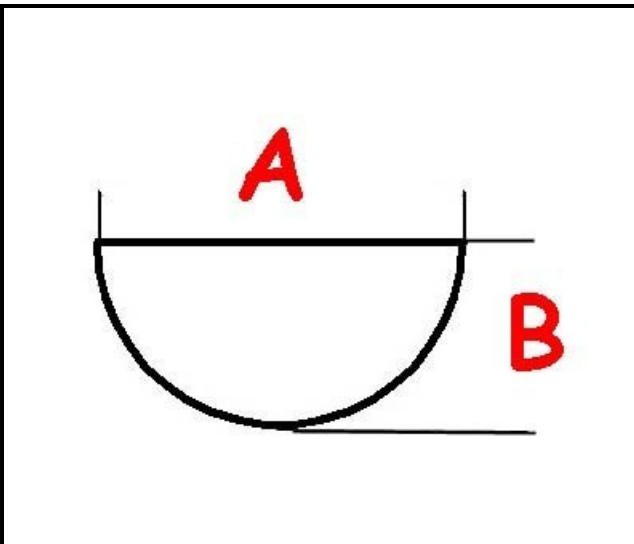

3108076

GAS COCK HANDLE D. 6X5

Date: 15-11-2024

**Technical data**

DEPTH MM	A=6mm
WIDTH MM	B=5mm
EXTERNAL DIAMETER mm	Ø=70mm
HOLE FOR HALF-MOON SHAFT	MEZZALUNA/HALF-MOON
SCREEN PRINTING	3108029
SCREEN PRINTING	3108030
SCREEN PRINTING	3108031