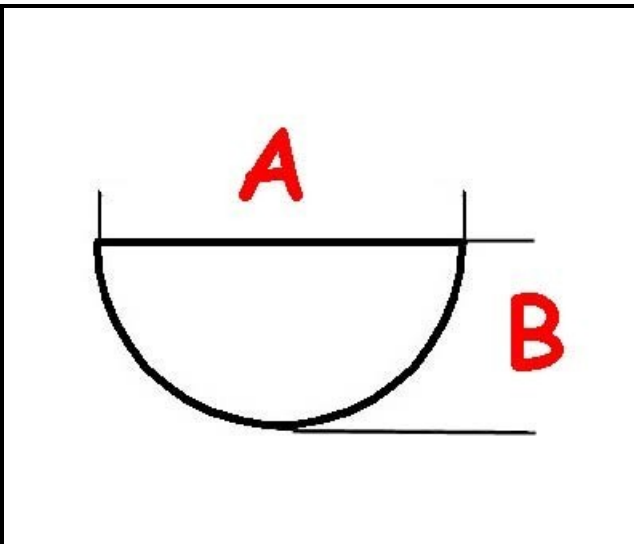

3108076

GAS COCK HANDLE D. 6X5

Date: 23-02-2025

**Technical data**

DEPTH MM	A=6mm
WIDTH MM	B=5mm
EXTERNAL DIAMETER mm	Ø=70mm
HOLE FOR HALF-MOON SHAFT	MEZZALUNA/HALF-MOON
SCREEN PRINTING	3108029
SCREEN PRINTING	3108030
SCREEN PRINTING	3108031