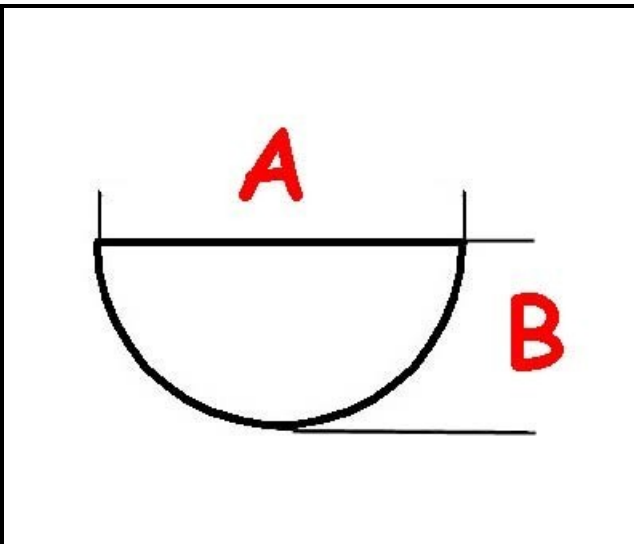

3108076

GAS COCK HANDLE D. 6X5

Date: 22-12-2024

**Technical data**

DEPTH MM	A=6mm
WIDTH MM	B=5mm
EXTERNAL DIAMETER mm	Ø=70mm
HOLE FOR HALF-MOON SHAFT	MEZZALUNA/HALF-MOON
SCREEN PRINTING	3108029
SCREEN PRINTING	3108030
SCREEN PRINTING	3108031