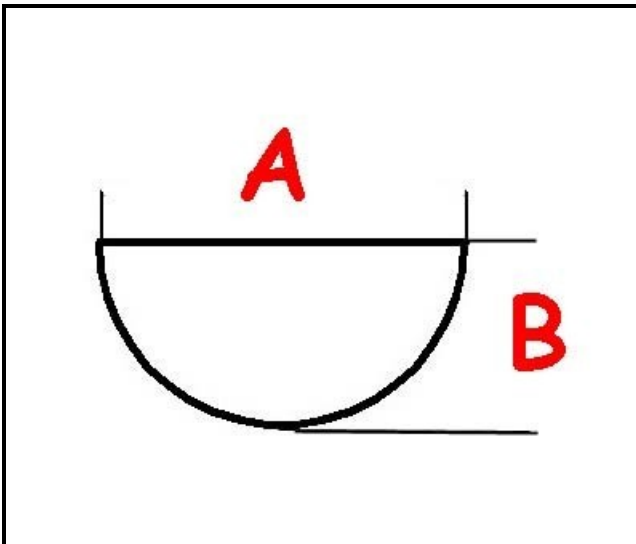

3108089

HANDLE 30/90°

Date: 23-02-2025

ORIGINAL
OSP
SPARE PARTS**Technical data**

DEPTH MM	A=6mm
WIDTH MM	B=5mm
EXTERNAL DIAMETER mm	Ø=42mm
HOLE FOR HALF-MOON SHAFT	MEZZALUNA/HALF-MOON
MAXIMUM TEMPERATURE °	T max=90°