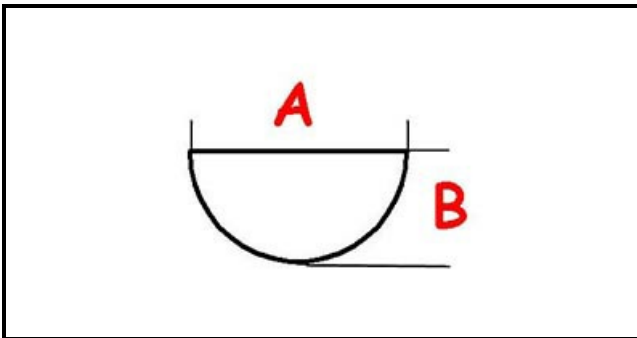

3108094

GAS KNOB 6300489 A. PO

Date: 22-12-2024

ORIGINAL
OSP
SPARE PARTS**Technical data**

DEPTH MM	A=10mm
WIDTH MM	B=8mm
EXTERNAL DIAMETER mm	Ø=77mm
HOLE FOR HALF-MOON SHAFT	MEZZALUNA/HALF-MOON

Manufacturer code