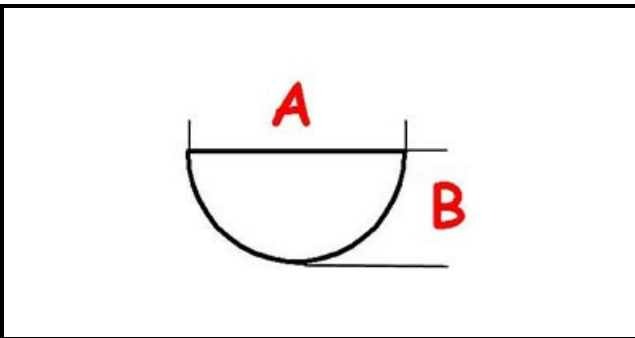

3108114

**CONTROL KNOB**

Date: 04-03-2025

ORIGINAL  
**OSP**  
SPARE PARTS**Technical data**

DEPTH MM	A=8mm
WIDTH MM	B=6,5mm
EXTERNAL DIAMETER mm	Ø=40mm
HOLE FOR HALF-MOON SHAFT	MEZZALUNA/HALF-MOON

**Manufacturer code**