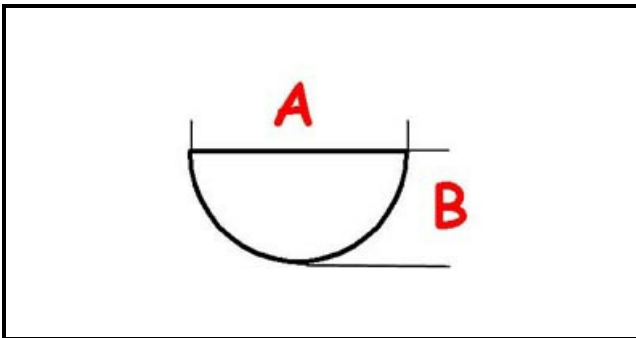

3108159

KNOB P/GPL 90

Date: 22-12-2024

ORIGINAL
OSP
SPARE PARTS**Technical data**

DEPTH MM	A=10mm
WIDTH MM	B=8mm
EXTERNAL DIAMETER mm	Ø=76mm
HOLE FOR HALF-MOON SHAFT	MEZZALUNA/HALF-MOON

Manufacturer code

MBM- EUROTEC SRL -