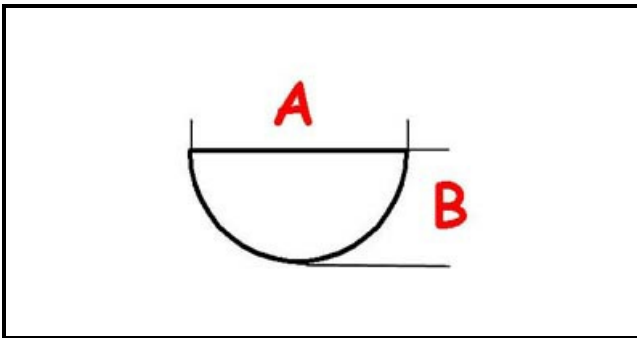

3108159

KNOB P/GPL 90

Date: 08-04-2025

ORIGINAL
OSP
SPARE PARTS

Technical data

| | |
|--------------------------|---------------------|
| DEPTH MM | A=10mm |
| WIDTH MM | B=8mm |
| EXTERNAL DIAMETER mm | Ø=76mm |
| HOLE FOR HALF-MOON SHAFT | MEZZALUNA/HALF-MOON |