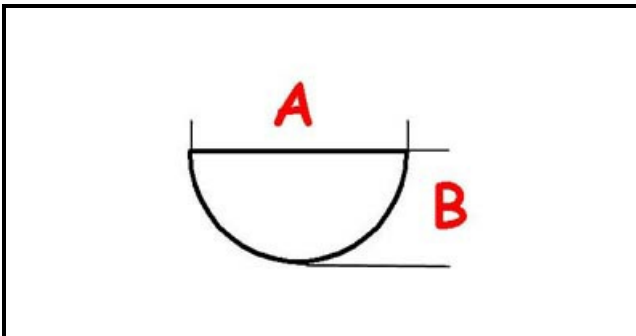

3108159

KNOB P/GPL 90

Date: 15-11-2024

ORIGINAL
OSP
SPARE PARTS**Technical data**

DEPTH MM	A=10mm
WIDTH MM	B=8mm
EXTERNAL DIAMETER mm	Ø=76mm
HOLE FOR HALF-MOON SHAFT	MEZZALUNA/HALF-MOON

Manufacturer code

MBM- EUROTEC SRL -