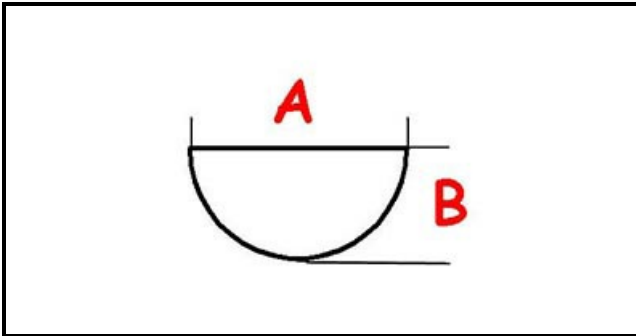

3108160

Date: 08-01-2025

**ORIGINAL
OSP
SPARE PARTS**

Technical data

DEPTH MM	A=6mm
WIDTH MM	B=4mm
EXTERNAL DIAMETER mm	Ø=56mm
HOLE FOR HALF-MOON SHAFT	MEZZALUNA/HALF-MOON

Manufacturer code

MBM- EUROTEC SRL -