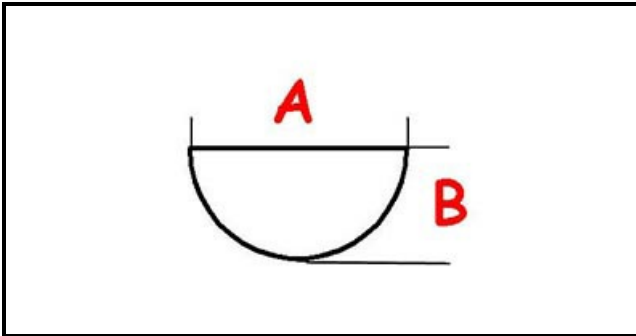

3108160

Date: 23-11-2024

**ORIGINAL
OSP
SPARE PARTS**

Technical data

DEPTH MM	A=6mm
WIDTH MM	B=4mm
EXTERNAL DIAMETER mm	Ø=56mm
HOLE FOR HALF-MOON SHAFT	MEZZALUNA/HALF-MOON

Manufacturer code

MBM- EUROTEC SRL -