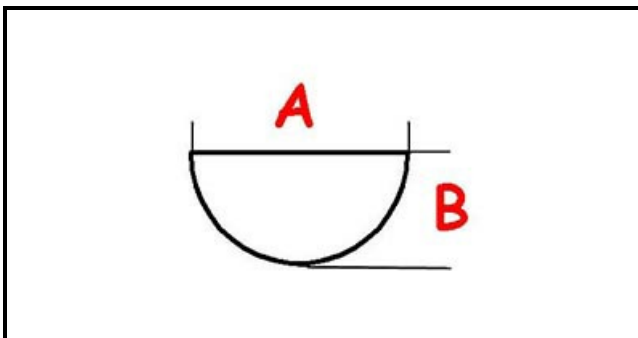

3108170

KNOB A. PO'

Date: 07-04-2025

ORIGINAL
OSP
SPARE PARTS

Technical data

DEPTH MM	A=6mm
WIDTH MM	B=5mm
EXTERNAL DIAMETER mm	Ø=77mm
HOLE FOR HALF-MOON SHAFT	MEZZALUNA/HALF-MOON

Manufacturer code

ANGELO PO GRANDI CUCINE SPA