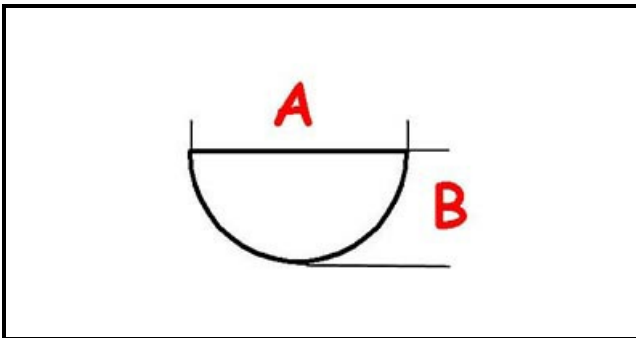

3108172

KNOB 483 A.PO'

Date: 15-11-2024

ORIGINAL
OSP
SPARE PARTS**Technical data**

DEPTH MM	A=6mm
WIDTH MM	B=5mm
EXTERNAL DIAMETER mm	Ø=65mm
HOLE FOR HALF-MOON SHAFT	MEZZALUNA/HALF-MOON
MAXIMUM TEMPERATURE °	T max=300°