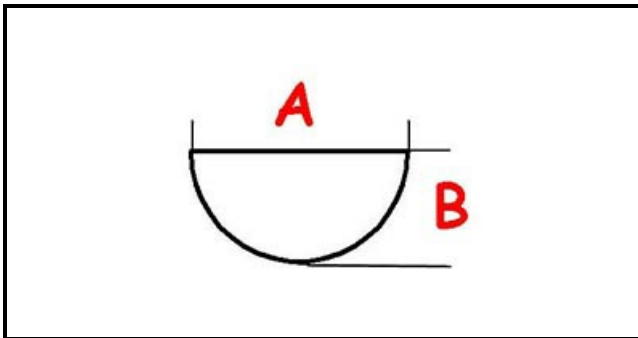

3108173

**KNOB 484 A. PO'**

Date: 15-11-2024

ORIGINAL  
**OSP**  
SPARE PARTS**Technical data**

DEPTH MM	A=6mm
WIDTH MM	B=5mm
EXTERNAL DIAMETER mm	Ø=65mm
HOLE FOR HALF-MOON SHAFT	MEZZALUNA/HALF-MOON

**Manufacturer code**