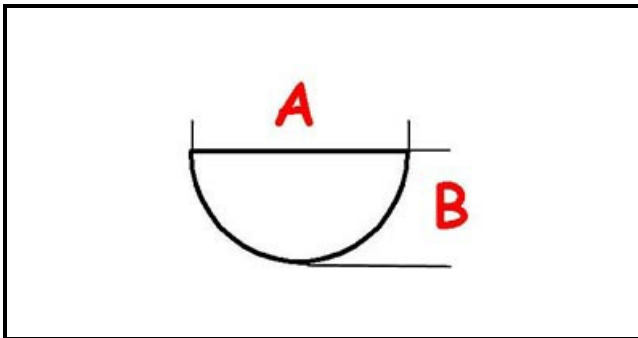

3108176

KNOB A.PO'

Date: 22-11-2024

ORIGINAL
OSP
SPARE PARTS**Technical data**

DEPTH MM	A=6mm
WIDTH MM	B=5mm
EXTERNAL DIAMETER mm	Ø=45mm
HOLE FOR HALF-MOON SHAFT	MEZZALUNA/HALF-MOON

Manufacturer code

ANGELO PO GRANDI CUCINE SPA