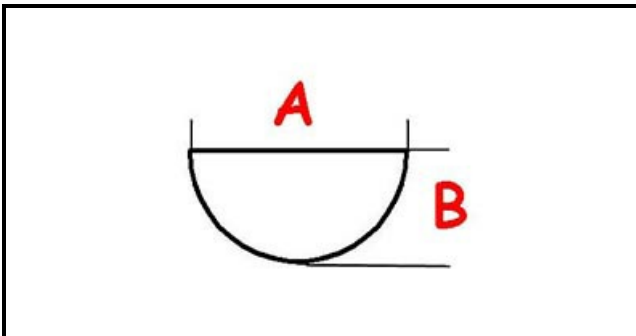

## Technical data

DEPTH MM	A=6mm
WIDTH MM	B=5mm
EXTERNAL DIAMETER mm	Ø=45mm
HOLE FOR HALF-MOON SHAFT	MEZZALUNA/HALF-MOON