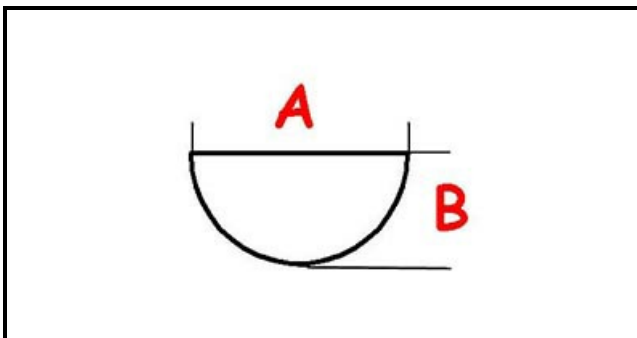

3108179

KNOB 491 A.PO'

Date: 23-02-2025

ORIGINAL
OSP
SPARE PARTS**Technical data**

DEPTH MM	A=6mm
WIDTH MM	B=5mm
HOLE FOR HALF-MOON SHAFT	MEZZALUNA/HALF-MOON
MAXIMUM TEMPERATURE °	T max=270°

Manufacturer code