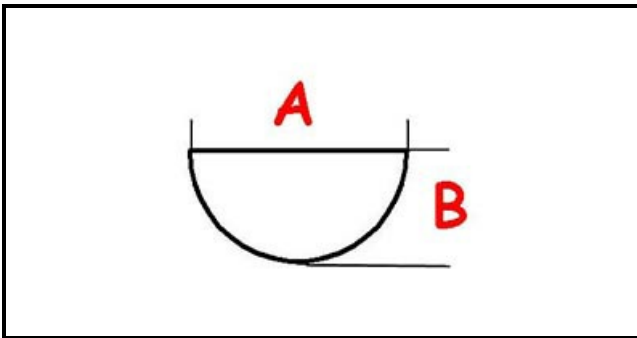

3108179

KNOB 491 A.PO'

Date: 18-04-2025

ORIGINAL
OSP
SPARE PARTS

Technical data

DEPTH MM	A=6mm
WIDTH MM	B=5mm
HOLE FOR HALF-MOON SHAFT	MEZZALUNA/HALF-MOON
MAXIMUM TEMPERATURE °	T max=270°

Manufacturer code

ANGELO PO GRANDI CUCINE SPA