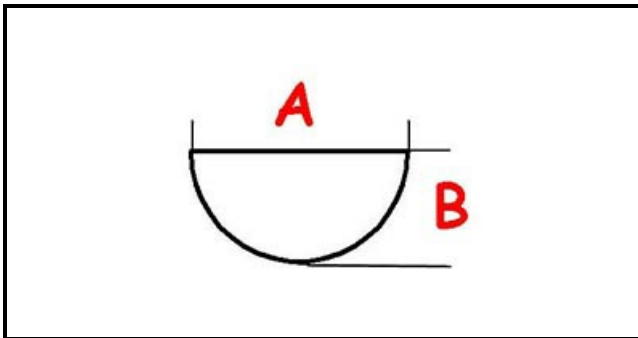

3108180

**KNOB 493 A.PO'**

Date: 15-11-2024

ORIGINAL  
**OSP**  
SPARE PARTS**Technical data**

DEPTH MM	A=6mm
WIDTH MM	B=5mm
NUMBER OF POSITIONS	1-8
HOLE FOR HALF-MOON SHAFT	MEZZALUNA/HALF-MOON

**Manufacturer code**