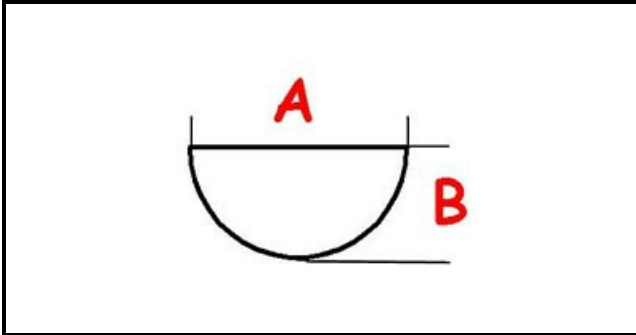

3108202

GAS KNOB A.PO

Date: 22-01-2025

ORIGINAL
OSP
SPARE PARTS

Technical data

DEPTH MM	A=10mm
WIDTH MM	B=8mm
EXTERNAL DIAMETER mm	Ø=68mm
HOLE FOR HALF-MOON SHAFT	MEZZALUNA/HALF-MOON

Manufacturer code

ANGELO PO GRANDI CUCINE SPA