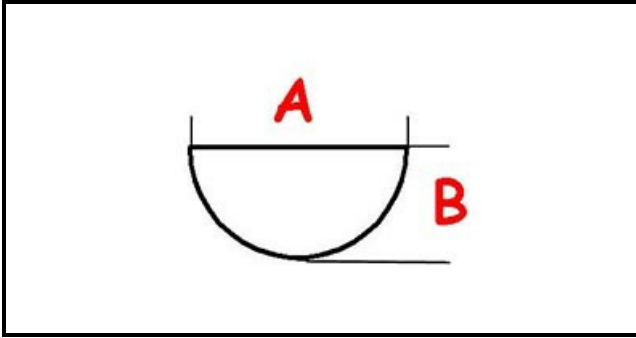

3108202

GAS KNOB A.PO

Date: 22-12-2024

ORIGINAL
OSP
SPARE PARTS

Technical data

DEPTH MM	A=10mm
WIDTH MM	B=8mm
EXTERNAL DIAMETER mm	Ø=68mm
HOLE FOR HALF-MOON SHAFT	MEZZALUNA/HALF-MOON

Manufacturer code

ANGELO PO GRANDI CUCINE SPA