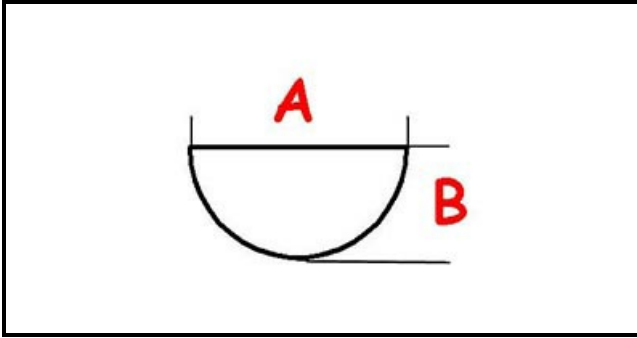

3108202

GAS KNOB A.PO

Date: 05-04-2025

ORIGINAL
OSP
SPARE PARTS

Technical data

DEPTH MM	A=10mm
WIDTH MM	B=8mm
EXTERNAL DIAMETER mm	Ø=68mm
HOLE FOR HALF-MOON SHAFT	MEZZALUNA/HALF-MOON

Manufacturer code

ANGELO PO GRANDI CUCINE SPA