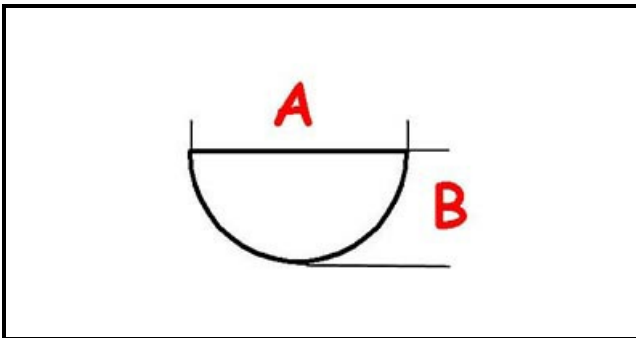

3108221

ZANUSSI FRYER HANDLE

Date: 22-11-2024

ORIGINAL
OSP
SPARE PARTS**Technical data**

DEPTH MM	A=10mm
WIDTH MM	B=8mm
EXTERNAL DIAMETER mm	Ø=70mm
HOLE FOR HALF-MOON SHAFT	MEZZALUNA/HALF-MOON

Manufacturer code