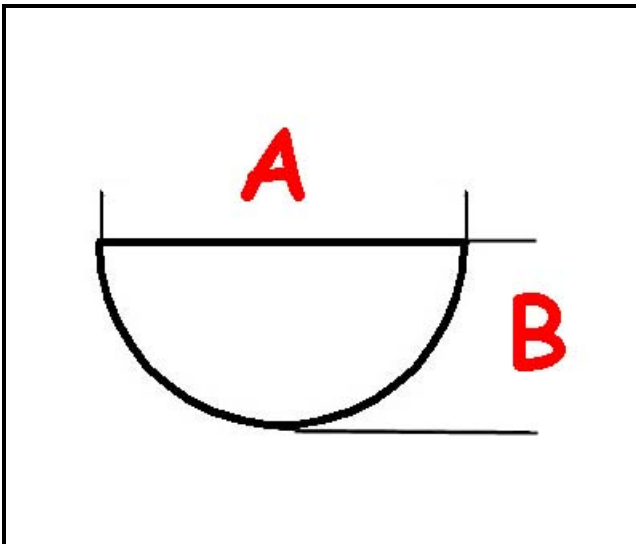

3108230

BURNER KNOB GICO

Date: 22-12-2024

ORIGINAL
OSP
SPARE PARTS**Technical data**

DEPTH MM	A=8mm
WIDTH MM	B=6mm
EXTERNAL DIAMETER mm	Ø=60mm
HOLE FOR HALF-MOON SHAFT	MEZZALUNA/HALF-MOON

Manufacturer code