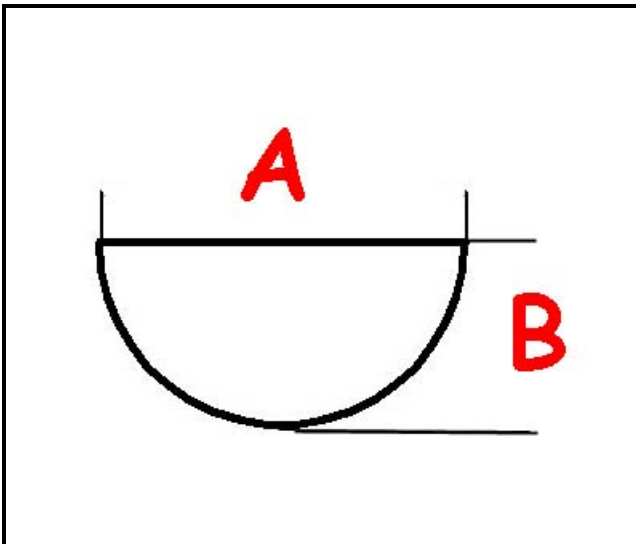

3108230

BURNER KNOB GICO

Date: 23-02-2025

ORIGINAL
OSP
SPARE PARTS**Technical data**

DEPTH MM	A=8mm
WIDTH MM	B=6mm
EXTERNAL DIAMETER mm	Ø=60mm
HOLE FOR HALF-MOON SHAFT	MEZZALUNA/HALF-MOON

Manufacturer code