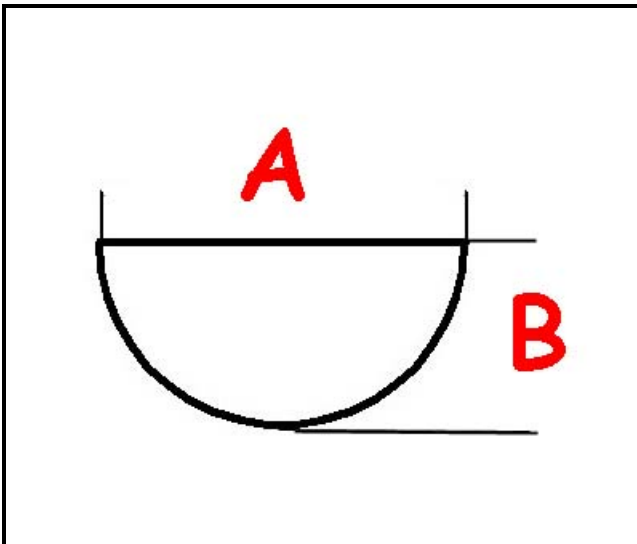

3108230

**BURNER KNOB GICO**

Date: 15-11-2024

ORIGINAL  
**OSP**  
SPARE PARTS**Technical data**

DEPTH MM	A=8mm
WIDTH MM	B=6mm
EXTERNAL DIAMETER mm	Ø=60mm
HOLE FOR HALF-MOON SHAFT	MEZZALUNA/HALF-MOON

**Manufacturer code**