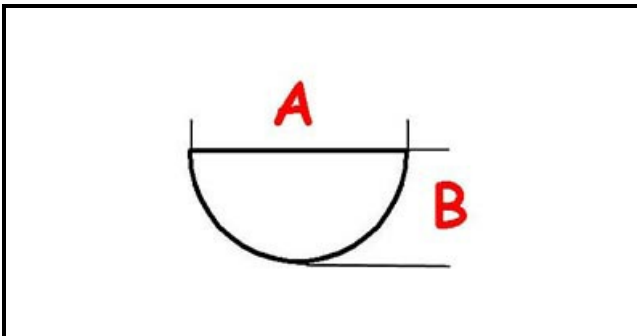

## Technical data

DEPTH MM	A=6mm
WIDTH MM	B=5mm
EXTERNAL DIAMETER mm	Ø=39mm
HOLE FOR HALF-MOON SHAFT	MEZZALUNA/HALF-MOON