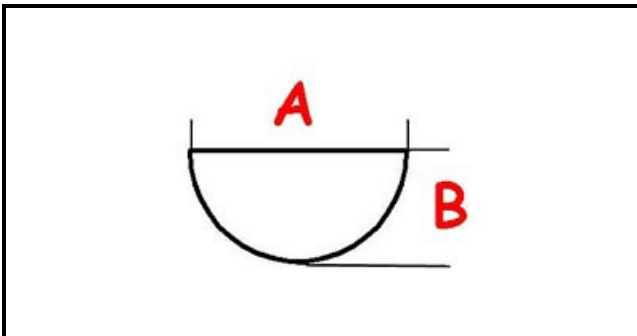

3108239

GYROS COCK KNOB CB

Date: 10-04-2025

ORIGINAL
OSP
SPARE PARTS

Technical data

DEPTH MM	A=8mm
WIDTH MM	B=6,5mm
EXTERNAL DIAMETER mm	Ø=43mm
HOLE FOR HALF-MOON SHAFT	MEZZALUNA/HALF-MOON

Manufacturer code