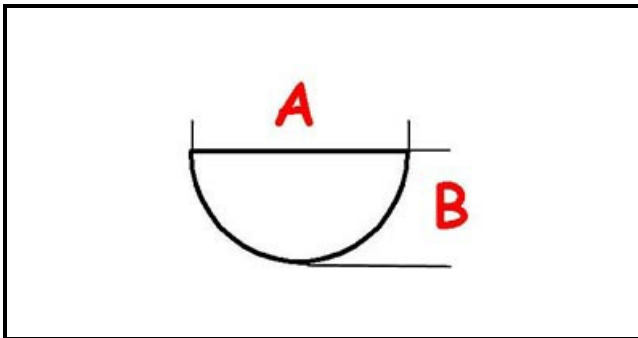

3108254

**KNOB 059248**

Date: 27-11-2024

ORIGINAL  
**OSP**  
SPARE PARTS**Technical data**

DEPTH MM	A=6mm
WIDTH MM	B=5mm
EXTERNAL DIAMETER mm	Ø=70mm
HOLE FOR HALF-MOON SHAFT	MEZZALUNA/HALF-MOON

**Manufacturer code**