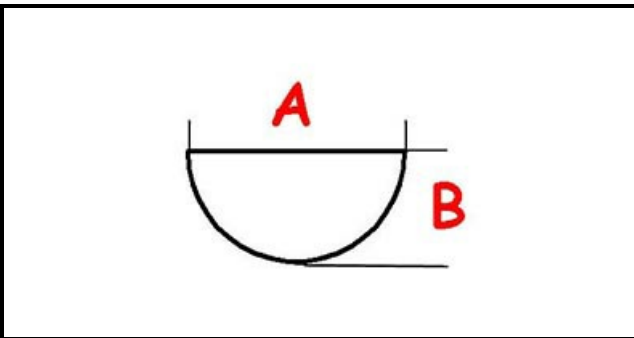

3108266

BLACK KNOB

Date: 22-12-2024

ORIGINAL
OSP
SPARE PARTS**Technical data**

DEPTH MM	A=6mm
WIDTH MM	B=5mm
EXTERNAL DIAMETER mm	Ø=45mm
HOLE FOR HALF-MOON SHAFT	MEZZALUNA/HALF-MOON

Manufacturer code

LASA SRL