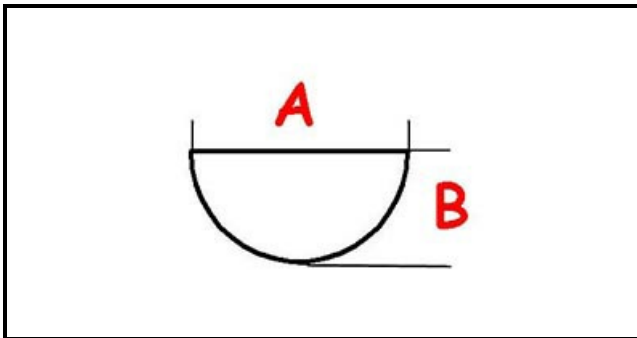

3108268

KNOB

Date: 01-11-2024

ORIGINAL
OSP
SPARE PARTS**Technical data**

DEPTH MM	A=6mm
WIDTH MM	B=5mm
EXTERNAL DIAMETER mm	Ø=59mm
NUMBER OF POSITIONS	1-5
HOLE FOR HALF-MOON SHAFT	MEZZALUNA/HALF-MOON

Manufacturer code