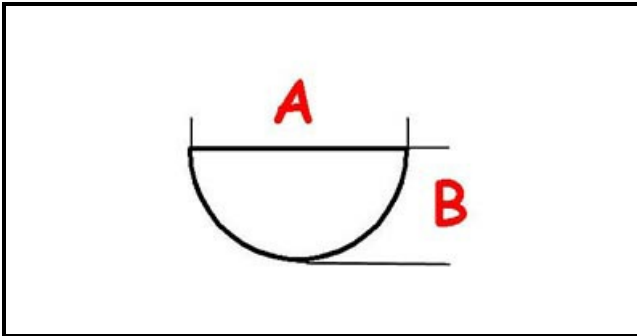

3108268

KNOB

Date: 09-04-2025

ORIGINAL
OSP
SPARE PARTS

Technical data

DEPTH MM	A=6mm
WIDTH MM	B=5mm
EXTERNAL DIAMETER mm	Ø=59mm
NUMBER OF POSITIONS	1-5
HOLE FOR HALF-MOON SHAFT	MEZZALUNA/HALF-MOON

Manufacturer code