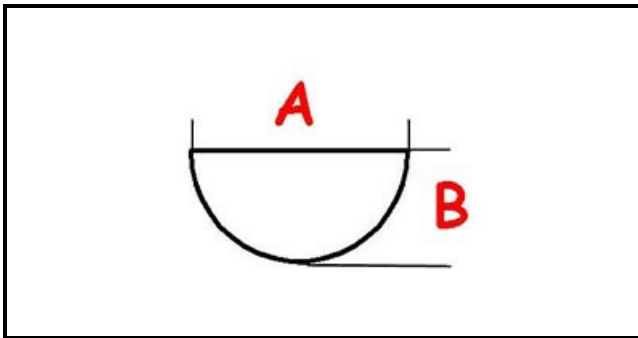

3108269

KNOB

Date: 08-04-2025

ORIGINAL
OSP
SPARE PARTS

Technical data

DEPTH MM	A=6mm
WIDTH MM	B=5mm
EXTERNAL DIAMETER mm	Ø=60mm
NUMBER OF POSITIONS	0-1
HOLE FOR HALF-MOON SHAFT	MEZZALUNA/HALF-MOON

Manufacturer code