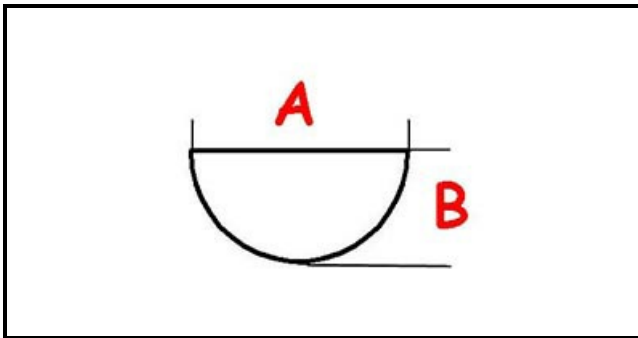

3108273

GAS KNOB S23 ?10

Date: 06-04-2025

ORIGINAL
OSP
SPARE PARTS

Technical data

DEPTH MM	A=10mm
WIDTH MM	B=8mm
HOLE FOR HALF-MOON SHAFT	MEZZALUNA/HALF-MOON

Manufacturer code

ANGELO PO GRANDI CUCINE SPA