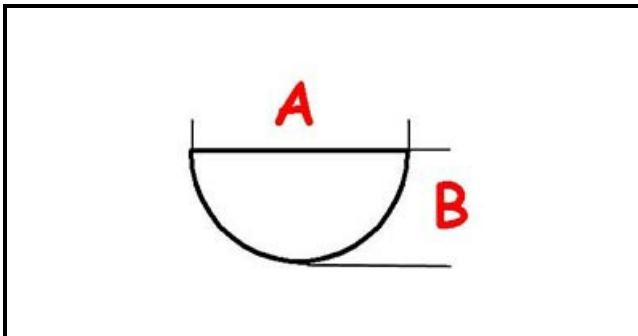

3108281

KNOB

Date: 08-04-2025

ORIGINAL
OSP
SPARE PARTS

Technical data

DEPTH MM	A=6mm
WIDTH MM	B=5mm
EXTERNAL DIAMETER mm	Ø=70mm
HOLE FOR HALF-MOON SHAFT	MEZZALUNA/HALF-MOON

Manufacturer code

ELECTROLUX PROFESSIONAL S.P.A.