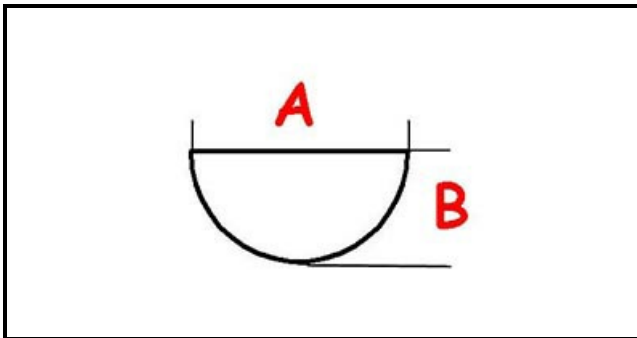

3108291

KNOB ? 8

Date: 15-11-2024

ORIGINAL
OSP
SPARE PARTS**Technical data**

DEPTH MM	A=8mm
WIDTH MM	B=6mm
EXTERNAL DIAMETER mm	Ø=73mm
HOLE FOR HALF-MOON SHAFT	MEZZALUNA/HALF-MOON

Manufacturer code

SILKO ALI GROUP SRL A SOCIO UNICO