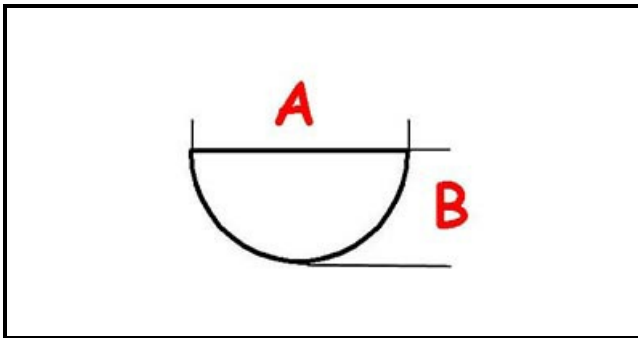

3108295

COLD WATER KNOB

Date: 19-04-2025

ORIGINAL
OSP
SPARE PARTS

Technical data

DEPTH MM	A=10mm
WIDTH MM	B=8mm
EXTERNAL DIAMETER mm	Ø=67mm
HOLE FOR HALF-MOON SHAFT	MEZZALUNA/HALF-MOON

Manufacturer code

MARENO ALI GROUP SRL A SOCIO UNICO