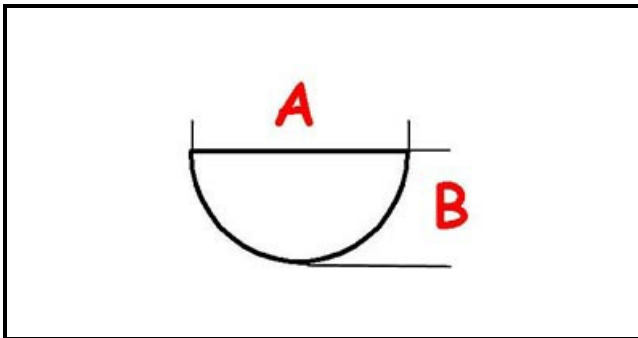

3108299

"KNOB ""S"" GAS ? 10"

Date: 15-11-2024

ORIGINAL
OSP
SPARE PARTS**Technical data**

DEPTH MM	A=10mm
WIDTH MM	B=8mm
EXTERNAL DIAMETER mm	Ø=73mm
HOLE FOR HALF-MOON SHAFT	MEZZALUNA/HALF-MOON

Manufacturer code