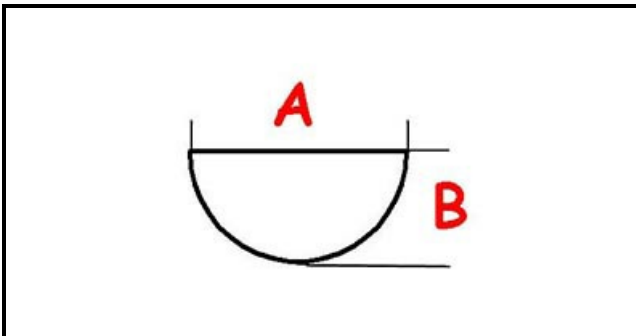

3108318

KNOB

Date: 22-12-2024

**Technical data**

DEPTH MM	A=6mm
WIDTH MM	B=5mm
EXTERNAL DIAMETER mm	Ø=40mm
HOLE FOR HALF-MOON SHAFT	MEZZALUNA/HALF-MOON