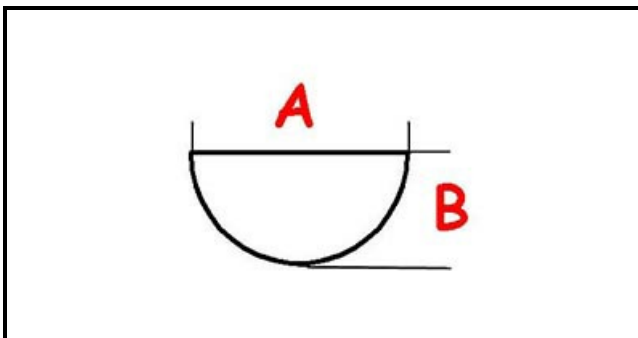

3108324

STEAM COCK KNOB M28

Date: 05-04-2025

ORIGINAL
OSP
SPARE PARTS

Technical data

DEPTH MM	A=8mm
WIDTH MM	B=6mm
EXTERNAL DIAMETER mm	Ø=42mm
HOLE FOR HALF-MOON SHAFT	MEZZALUNA/HALF-MOON

Manufacturer code

Gruppo Cimbali S.p.A.