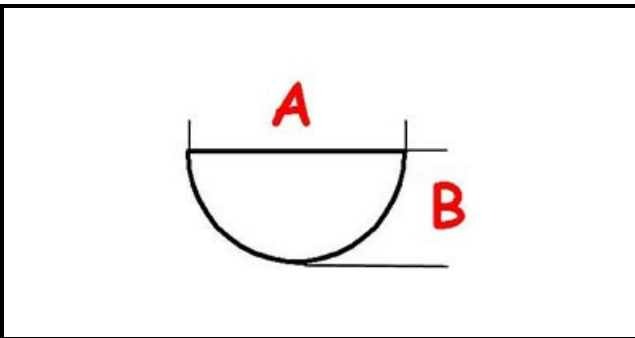

3108357

**KNOB**

Date: 15-11-2024

ORIGINAL  
**OSP**  
SPARE PARTS**Technical data**

|                          |                     |
|--------------------------|---------------------|
| DEPTH MM                 | A=6mm               |
| WIDTH MM                 | B=5mm               |
| EXTERNAL DIAMETER mm     | Ø=60mm              |
| HOLE FOR HALF-MOON SHAFT | MEZZALUNA/HALF-MOON |