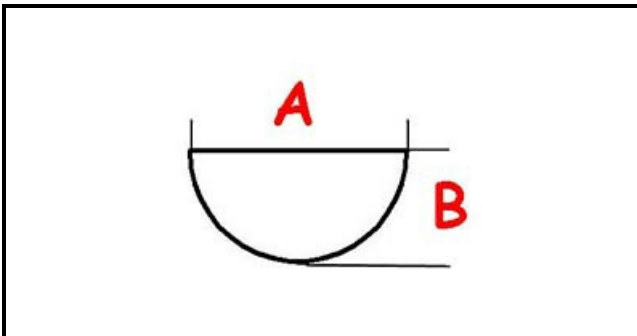

3108357

KNOB

Date: 13-04-2025

ORIGINAL
OSP
SPARE PARTS

Technical data

DEPTH MM	A=6mm
WIDTH MM	B=5mm
EXTERNAL DIAMETER mm	Ø=60mm
HOLE FOR HALF-MOON SHAFT	MEZZALUNA/HALF-MOON

Manufacturer code

ELECTROLUX PROFESSIONAL S.P.A.