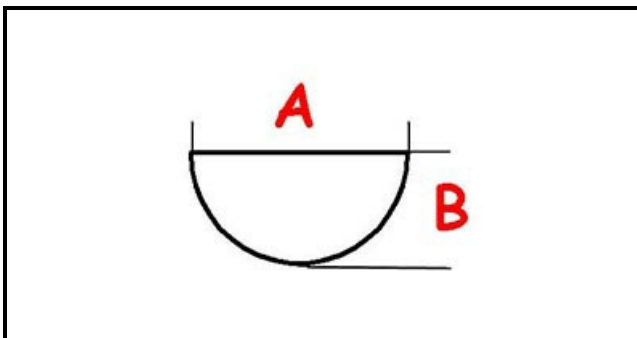

3108364

KNOB E47 0+6

Date: 08-04-2025

ORIGINAL
OSP
SPARE PARTS

Technical data

DEPTH MM	A=6mm
WIDTH MM	B=5mm
EXTERNAL DIAMETER mm	Ø=70mm
NUMBER OF POSITIONS	0-6
HOLE FOR HALF-MOON SHAFT	MEZZALUNA/HALF-MOON

Manufacturer code