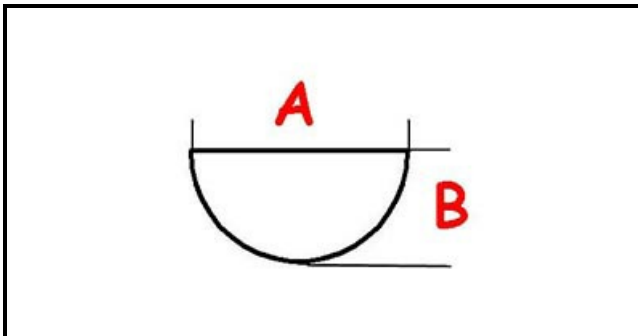

## Technical data

DEPTH MM	A=8mm
WIDTH MM	B=6mm
EXTERNAL DIAMETER mm	Ø=72mm
HOLE FOR HALF-MOON SHAFT	MEZZALUNA/HALF-MOON
MAXIMUM TEMPERATURE °	T max=190°