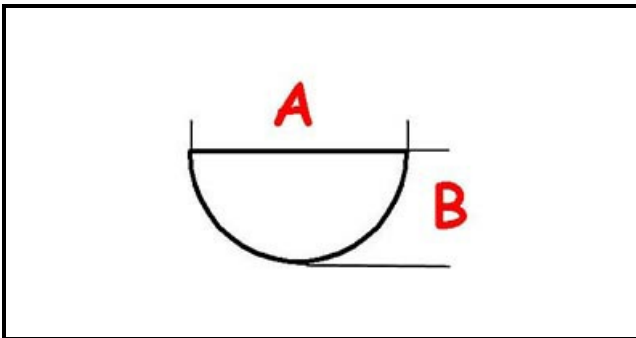

3108390

KNOB

Date: 15-11-2024

ORIGINAL
OSP
SPARE PARTS**Technical data**

DEPTH MM	A=8mm
WIDTH MM	B=6mm
EXTERNAL DIAMETER mm	Ø=72mm
HOLE FOR HALF-MOON SHAFT	MEZZALUNA/HALF-MOON
MAXIMUM TEMPERATURE °	T max=190°