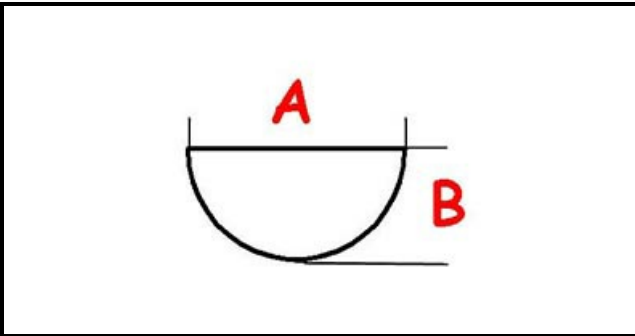

3108396

TIMER KNOB FOR TOASTER/OVEN

Date: 08-04-2025

ORIGINAL
OSP
SPARE PARTS

Technical data

| | |
|--------------------------|---------------------|
| DEPTH MM | A=6mm |
| WIDTH MM | B=5mm |
| EXTERNAL DIAMETER mm | Ø=38mm |
| HOLE FOR HALF-MOON SHAFT | MEZZALUNA/HALF-MOON |