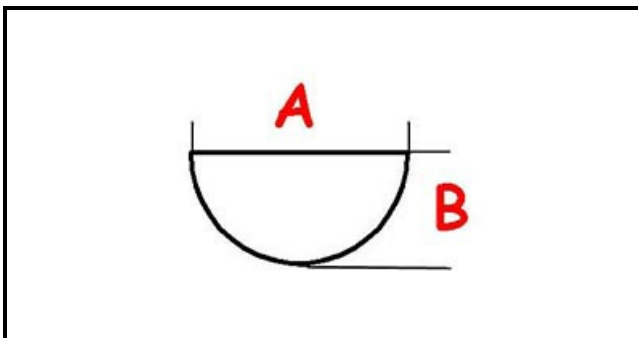

3108399

KNOB D.6 FR E/MEC

Date: 08-04-2025

ORIGINAL
OSP
SPARE PARTS

Technical data

DEPTH MM	A=6mm
WIDTH MM	B=5mm
EXTERNAL DIAMETER mm	Ø=72mm
HOLE FOR HALF-MOON SHAFT	MEZZALUNA/HALF-MOON
MAXIMUM TEMPERATURE °	T max=190°