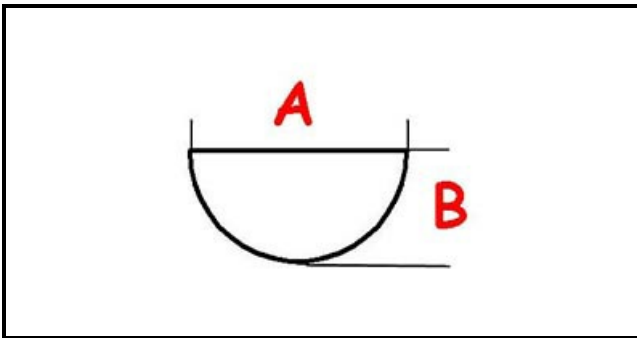

3108442

KNOB

Date: 07-04-2025

Technical data

DEPTH MM	A=6mm
WIDTH MM	B=5mm
EXTERNAL DIAMETER mm	Ø=42mm
HOLE FOR HALF-MOON SHAFT	MEZZALUNA/HALF-MOON

Manufacturer code

LAINOX ALI GROUP SRL A SOCIO UNICO

LAINOX ALI GROUP SRL A SOCIO UNICO