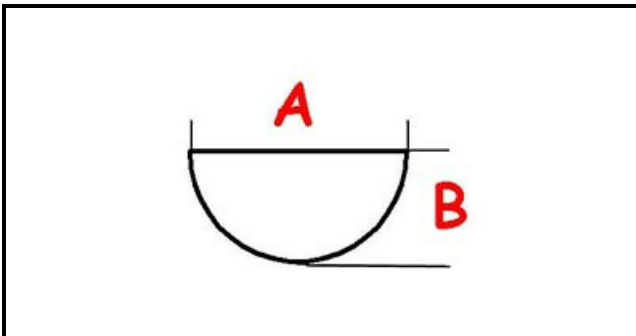

3108442

KNOB

Date: 23-02-2025

**Technical data**

DEPTH MM	A=6mm
WIDTH MM	B=5mm
EXTERNAL DIAMETER mm	Ø=42mm
HOLE FOR HALF-MOON SHAFT	MEZZALUNA/HALF-MOON

Manufacturer code

LAINOX ALI GROUP SRL A SOCIO UNICO

LAINOX ALI GROUP SRL A SOCIO UNICO