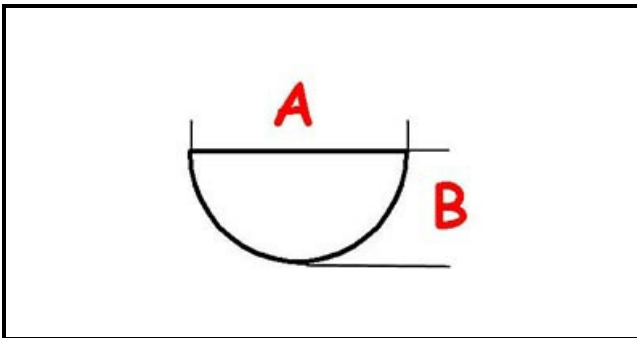

3108442

**KNOB**

Date: 22-12-2024

**Technical data**

DEPTH MM	A=6mm
WIDTH MM	B=5mm
EXTERNAL DIAMETER mm	Ø=42mm
HOLE FOR HALF-MOON SHAFT	MEZZALUNA/HALF-MOON

**Manufacturer code**

LAINOX ALI GROUP SRL A SOCIO UNICO