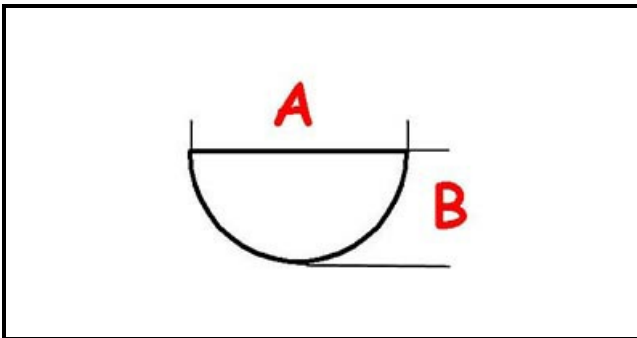

3108442

KNOB

Date: 15-11-2024

**Technical data**

DEPTH MM	A=6mm
WIDTH MM	B=5mm
EXTERNAL DIAMETER mm	Ø=42mm
HOLE FOR HALF-MOON SHAFT	MEZZALUNA/HALF-MOON

Manufacturer code

LAINOX ALI GROUP SRL A SOCIO UNICO

LAINOX ALI GROUP SRL A SOCIO UNICO