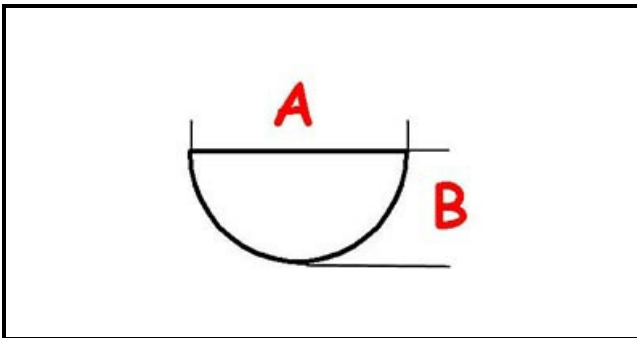

3108442

**KNOB**

Date: 22-01-2025

**Technical data**

DEPTH MM	A=6mm
WIDTH MM	B=5mm
EXTERNAL DIAMETER mm	Ø=42mm
HOLE FOR HALF-MOON SHAFT	MEZZALUNA/HALF-MOON

**Manufacturer code**

LAINOX ALI GROUP SRL A SOCIO UNICO