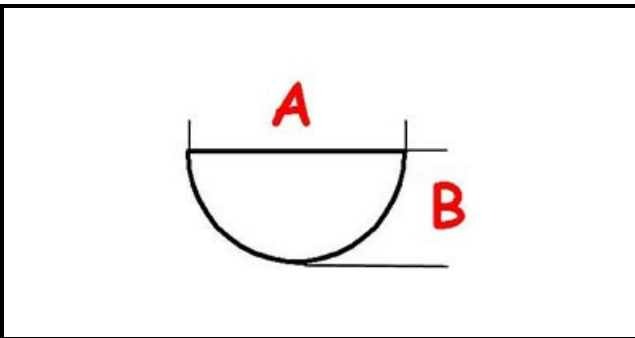

3108450

**KNOB DESCO KITCHEN**

Date: 23-02-2025

ORIGINAL  
**OSP**  
SPARE PARTS**Technical data**

DEPTH MM	A=8mm
WIDTH MM	B=6,5mm
EXTERNAL DIAMETER mm	Ø=75mm
HOLE FOR HALF-MOON SHAFT	MEZZALUNA/HALF-MOON

**Manufacturer code**