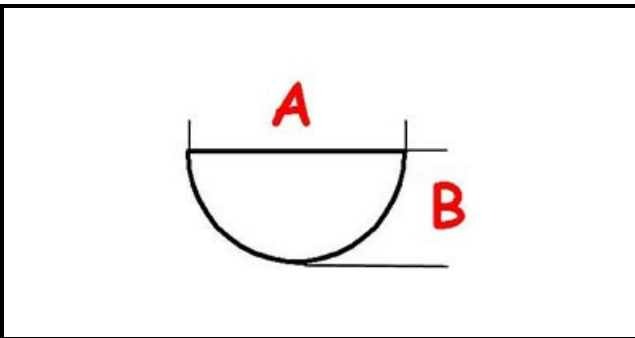

3108450

KNOB DESCO KITCHEN

Date: 22-12-2024

ORIGINAL
OSP
SPARE PARTS**Technical data**

DEPTH MM	A=8mm
WIDTH MM	B=6,5mm
EXTERNAL DIAMETER mm	Ø=75mm
HOLE FOR HALF-MOON SHAFT	MEZZALUNA/HALF-MOON

Manufacturer code