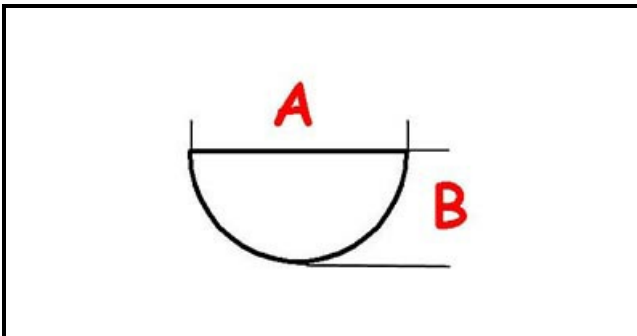

3108450

**KNOB DESCO KITCHEN**

Date: 22-01-2025

ORIGINAL  
**OSP**  
SPARE PARTS**Technical data**

DEPTH MM	A=8mm
WIDTH MM	B=6,5mm
EXTERNAL DIAMETER mm	Ø=75mm
HOLE FOR HALF-MOON SHAFT	MEZZALUNA/HALF-MOON

**Manufacturer code**