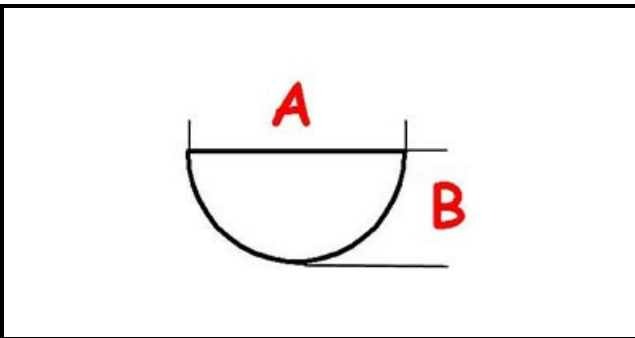

3108451

KNOB ELECTRIC

Date: 22-01-2025

ORIGINAL
OSP
SPARE PARTS**Technical data**

DEPTH MM	A=8mm
WIDTH MM	B=6mm
EXTERNAL DIAMETER mm	Ø=67mm
HOLE FOR HALF-MOON SHAFT	MEZZALUNA/HALF-MOON

Manufacturer code

ANGELO PO GRANDI CUCINE SPA