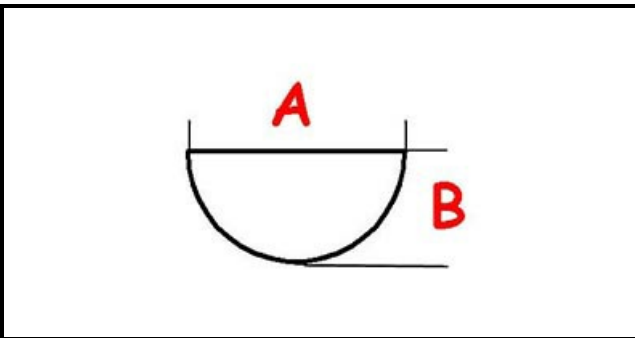

3108455

KNOB L900-L700

Date: 15-11-2024

ORIGINAL
OSP
SPARE PARTS**Technical data**

DEPTH MM	A=6mm
WIDTH MM	B=5mm
EXTERNAL DIAMETER mm	Ø=70mm
HOLE FOR HALF-MOON SHAFT	MEZZALUNA/HALF-MOON

Manufacturer code

ILSA SPA