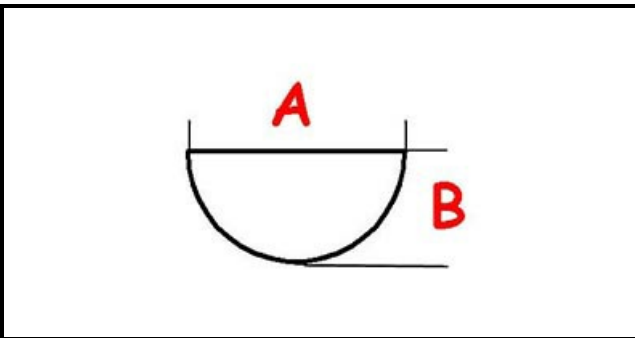

3108455

KNOB L900-L700

Date: 22-12-2024

ORIGINAL
OSP
SPARE PARTS**Technical data**

DEPTH MM	A=6mm
WIDTH MM	B=5mm
EXTERNAL DIAMETER mm	Ø=70mm
HOLE FOR HALF-MOON SHAFT	MEZZALUNA/HALF-MOON

Manufacturer code

ILSA SPA