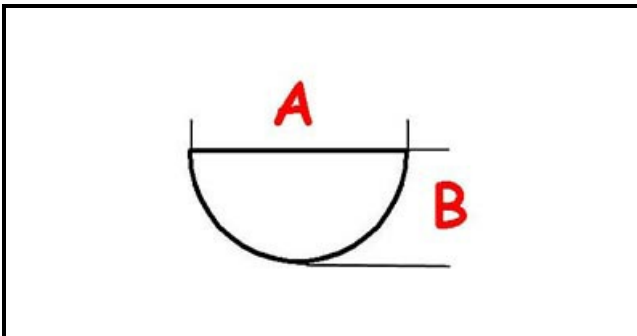

3108455

KNOB L900-L700

Date: 19-04-2025

ORIGINAL
OSP
SPARE PARTS

Technical data

DEPTH MM	A=6mm
WIDTH MM	B=5mm
EXTERNAL DIAMETER mm	Ø=70mm
HOLE FOR HALF-MOON SHAFT	MEZZALUNA/HALF-MOON

Manufacturer code

ILSA SPA