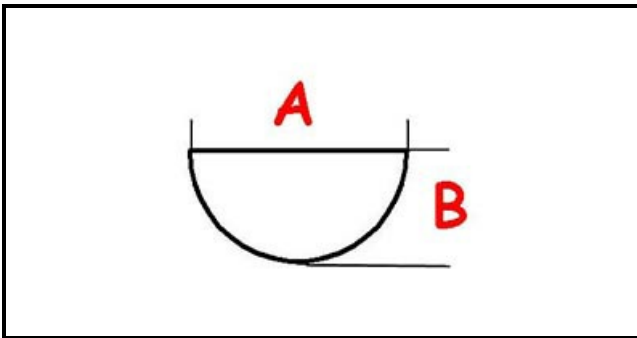

3108461

KNOB ELECTRICAL A.PO

Date: 13-04-2025

ORIGINAL
OSP
SPARE PARTS

Technical data

DEPTH MM	A=8mm
WIDTH MM	B=6mm
EXTERNAL DIAMETER mm	Ø=77mm
HOLE FOR HALF-MOON SHAFT	MEZZALUNA/HALF-MOON
MAXIMUM TEMPERATURE °	T max=100°