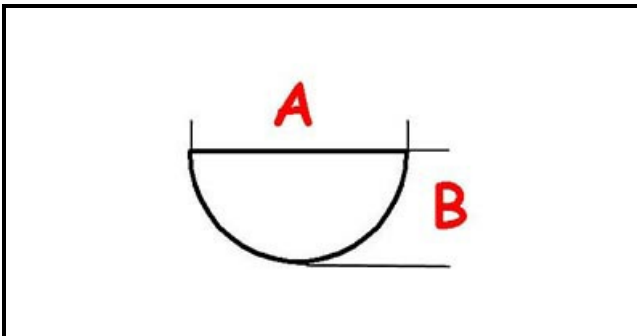

3108493

**STEAM VALVE KNOB Faema E98 PRESIDENT**

Date: 23-02-2025

**Technical data**

DEPTH MM	A=8mm
WIDTH MM	B=6mm
EXTERNAL DIAMETER mm	Ø=42mm
HOLE FOR HALF-MOON SHAFT	MEZZALUNA/HALF-MOON