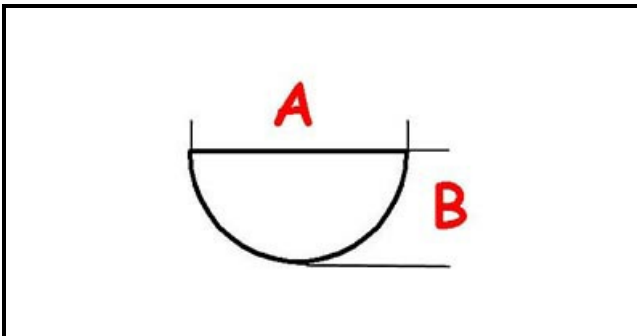

3108493

**STEAM VALVE KNOB Faema E98 PRESIDENT**

Date: 25-11-2024

**Technical data**

DEPTH MM	A=8mm
WIDTH MM	B=6mm
EXTERNAL DIAMETER mm	Ø=42mm
HOLE FOR HALF-MOON SHAFT	MEZZALUNA/HALF-MOON