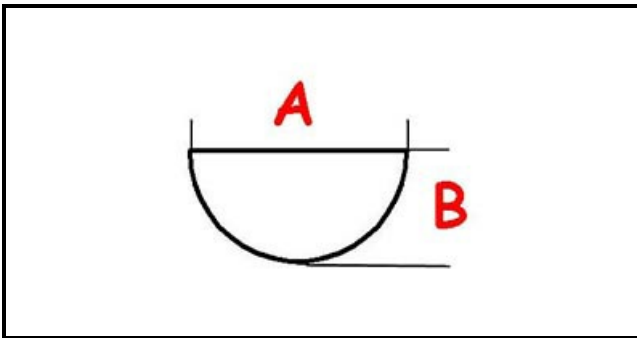

3108493

STEAM VALVE KNOB Faema E98 PRESIDENT

Date: 07-04-2025

Technical data

DEPTH MM	A=8mm
WIDTH MM	B=6mm
EXTERNAL DIAMETER mm	Ø=42mm
HOLE FOR HALF-MOON SHAFT	MEZZALUNA/HALF-MOON