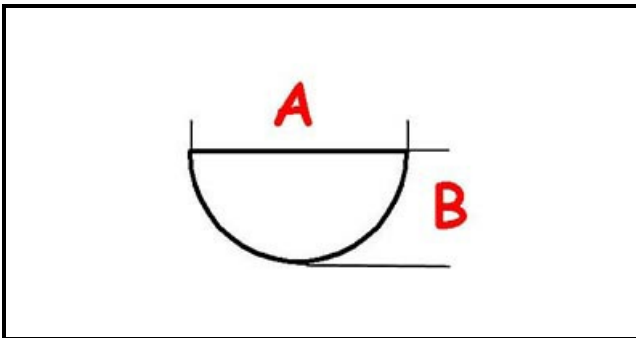

3108524

COMPLETE KNOB DRIVE (FCB SERIES RAL7021)

Date: 15-11-2024

ORIGINAL
OSP
SPARE PARTS**Technical data**

DEPTH MM	A=6mm
WIDTH MM	B=5mm
EXTERNAL DIAMETER mm	Ø=56mm
HOLE FOR HALF-MOON SHAFT	MEZZALUNA/HALF-MOON