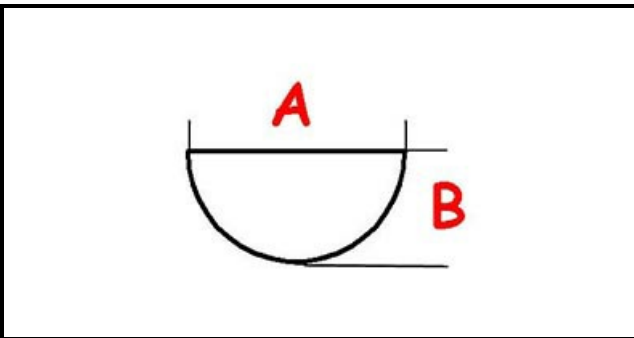

3108526

KNOB RED PAINTED 8X6, 5

Date: 22-01-2025

ORIGINAL
OSP
SPARE PARTS**Technical data**

| | |
|--------------------------|---------------------|
| DEPTH MM | A=8mm |
| WIDTH MM | B=6,5mm |
| EXTERNAL DIAMETER mm | Ø=72mm |
| HOLE FOR HALF-MOON SHAFT | MEZZALUNA/HALF-MOON |