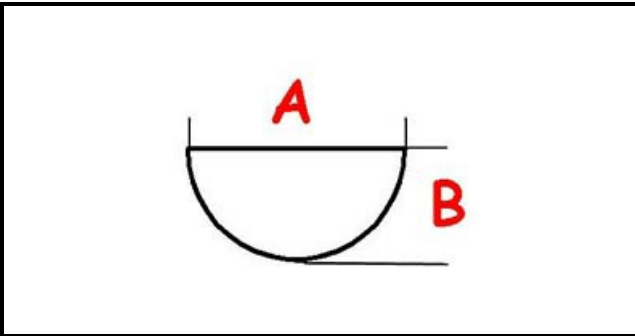

3108526

KNOB RED PAINTED 8X6, 5

Date: 09-04-2025

ORIGINAL
OSP
SPARE PARTS

Technical data

DEPTH MM	A=8mm
WIDTH MM	B=6,5mm
EXTERNAL DIAMETER mm	Ø=72mm
HOLE FOR HALF-MOON SHAFT	MEZZALUNA/HALF-MOON

Manufacturer code