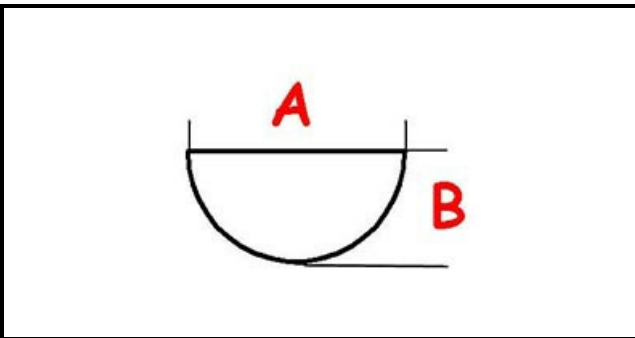

3108528

**KNOB STUD 180 8X6, 5 - PA66**

Date: 22-11-2024

ORIGINAL  
**OSP**  
SPARE PARTS**Technical data**

DEPTH MM	A=8mm
WIDTH MM	B=6mm
EXTERNAL DIAMETER mm	Ø=69mm
HOLE FOR HALF-MOON SHAFT	MEZZALUNA/HALF-MOON